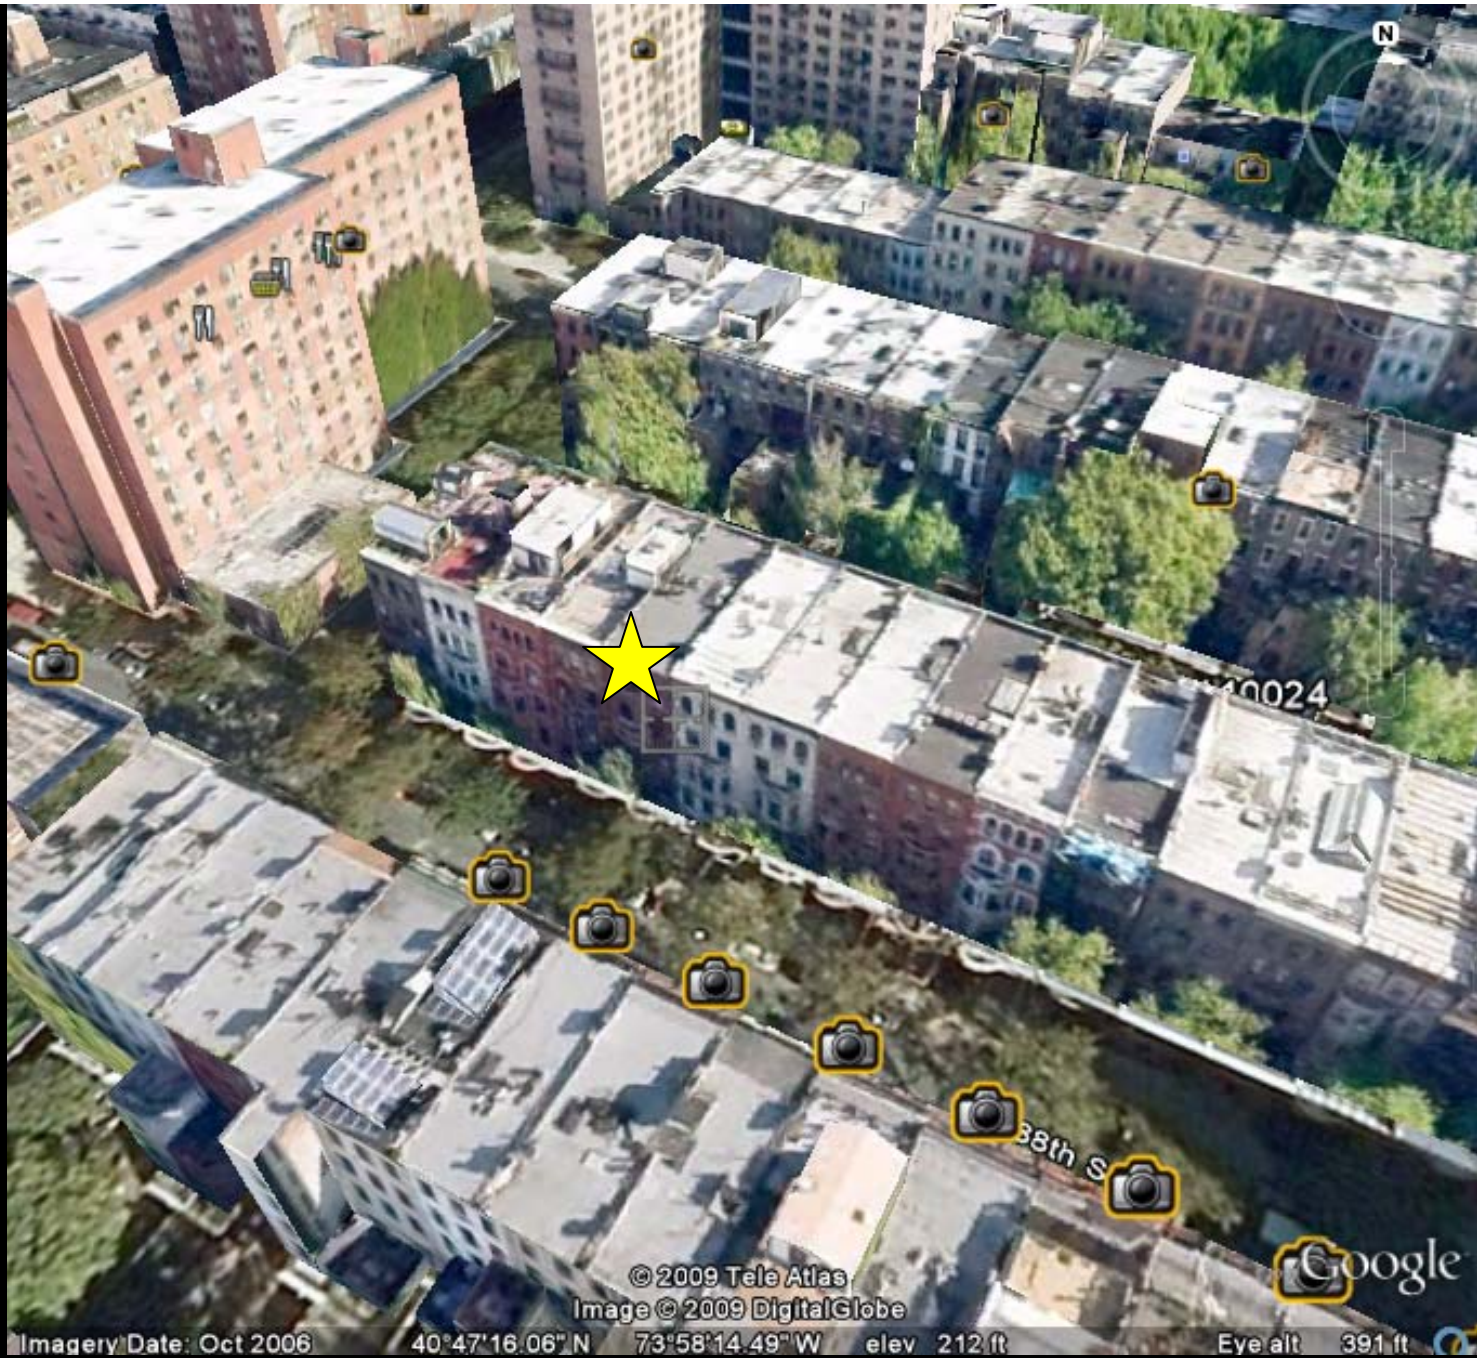

# 53 West 88<sup>th</sup> Street

Application for a rear yard addition

**1990 Designation photo**

# Tax Survey Photo

Circa 1940

**Current Conditions:**  
53 West 88<sup>th</sup> Street

**Current Conditions:** Google Earth view

**Current Conditions:** Google Earth view