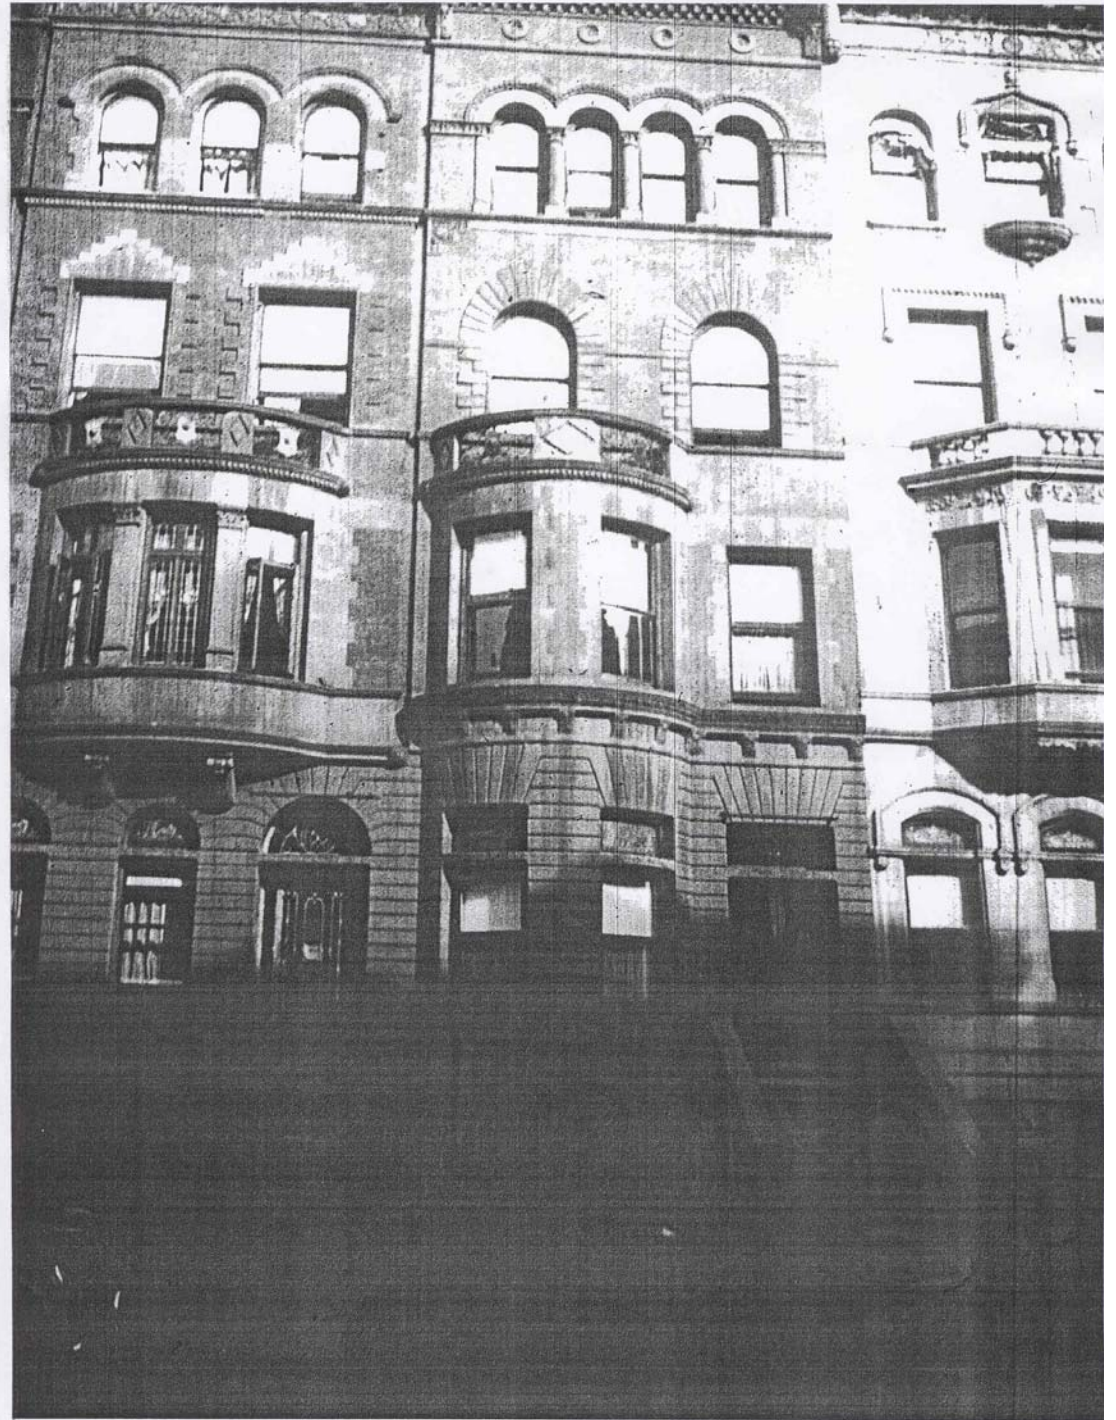

# 53 West 88<sup>th</sup> Street

Application for a rear yard addition

**1990 Designation photo**

# Tax Survey Photo

Circa 1940

**Current Conditions:**  
53 West 88<sup>th</sup> Street

**Current Conditions:** Google Earth view

**Current Conditions:** Google Earth view