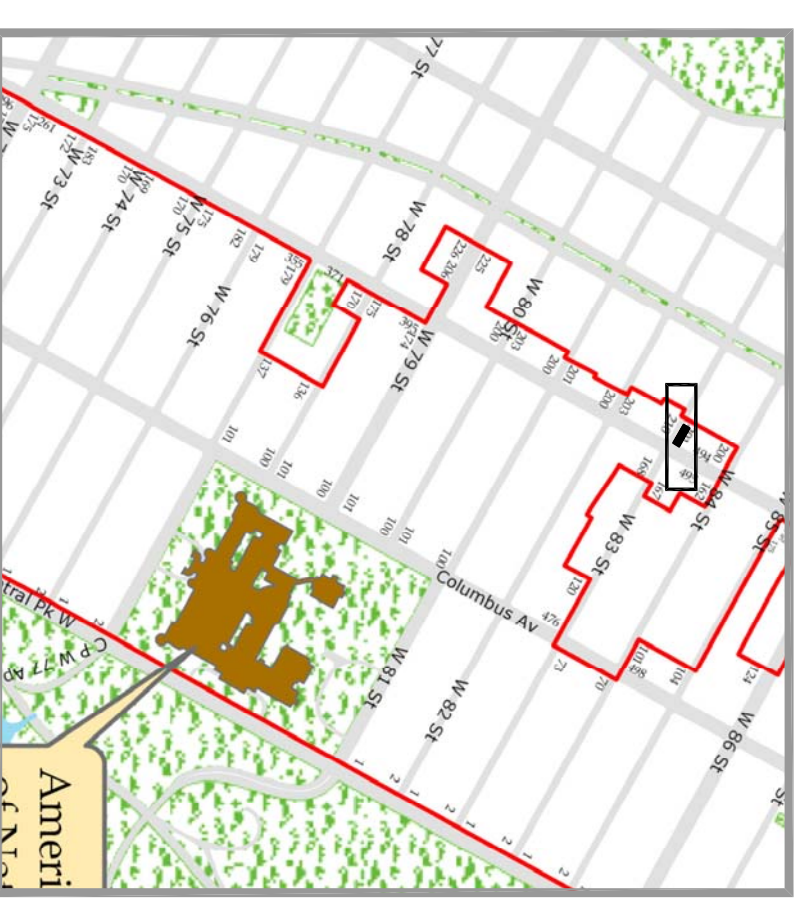

ADDRESS: 480 AMSTERDAM AVE, NY 10024  
 BLOCK 1231  
 LOT 29

BLOCK: 1231 LOT:29

AREAL VIEW

PLOT PLAN

CENTRAL PARK WEST  
 HISTORIC DISTRICT

- SOLDIER MCGEE - 480 AMSTERDAM AVENUE NEW YORK NY

DATE	03.11.08
SCALE	AS NOTED

480 AMSTERDAM AVENUE  
 NEW YORK, NY  
 LOCATION MAPS

LPC  
 001