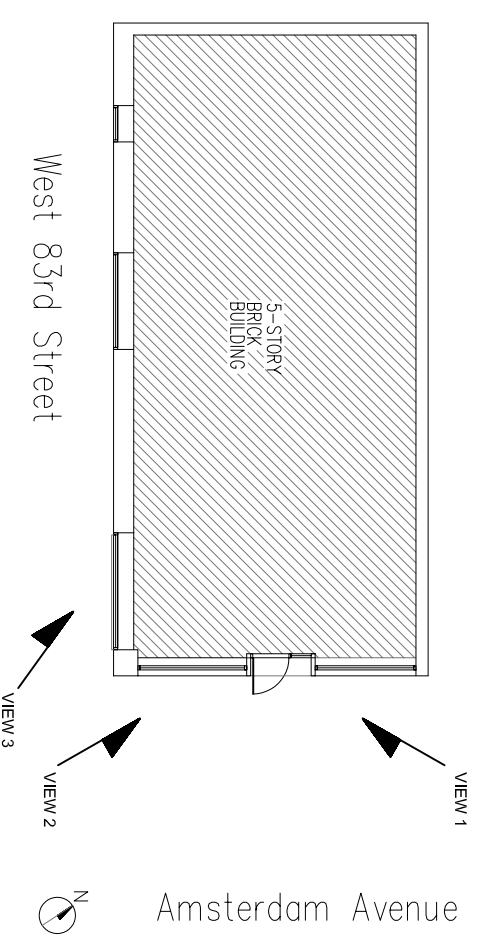

NORTH ELEVATION VIEW

AMSTERDAM ELEVATION

VIEW1

VIEW2

VIEW3

- SOLDIER MCGEE - 480 AMSTERDAM AVENUE NEW YORK NY

SCALE	AS NOTED
DATE	03.11.08
BY	L.A./J.S.

480 AMSTERDAM AVENUE
NEW YORK, NY