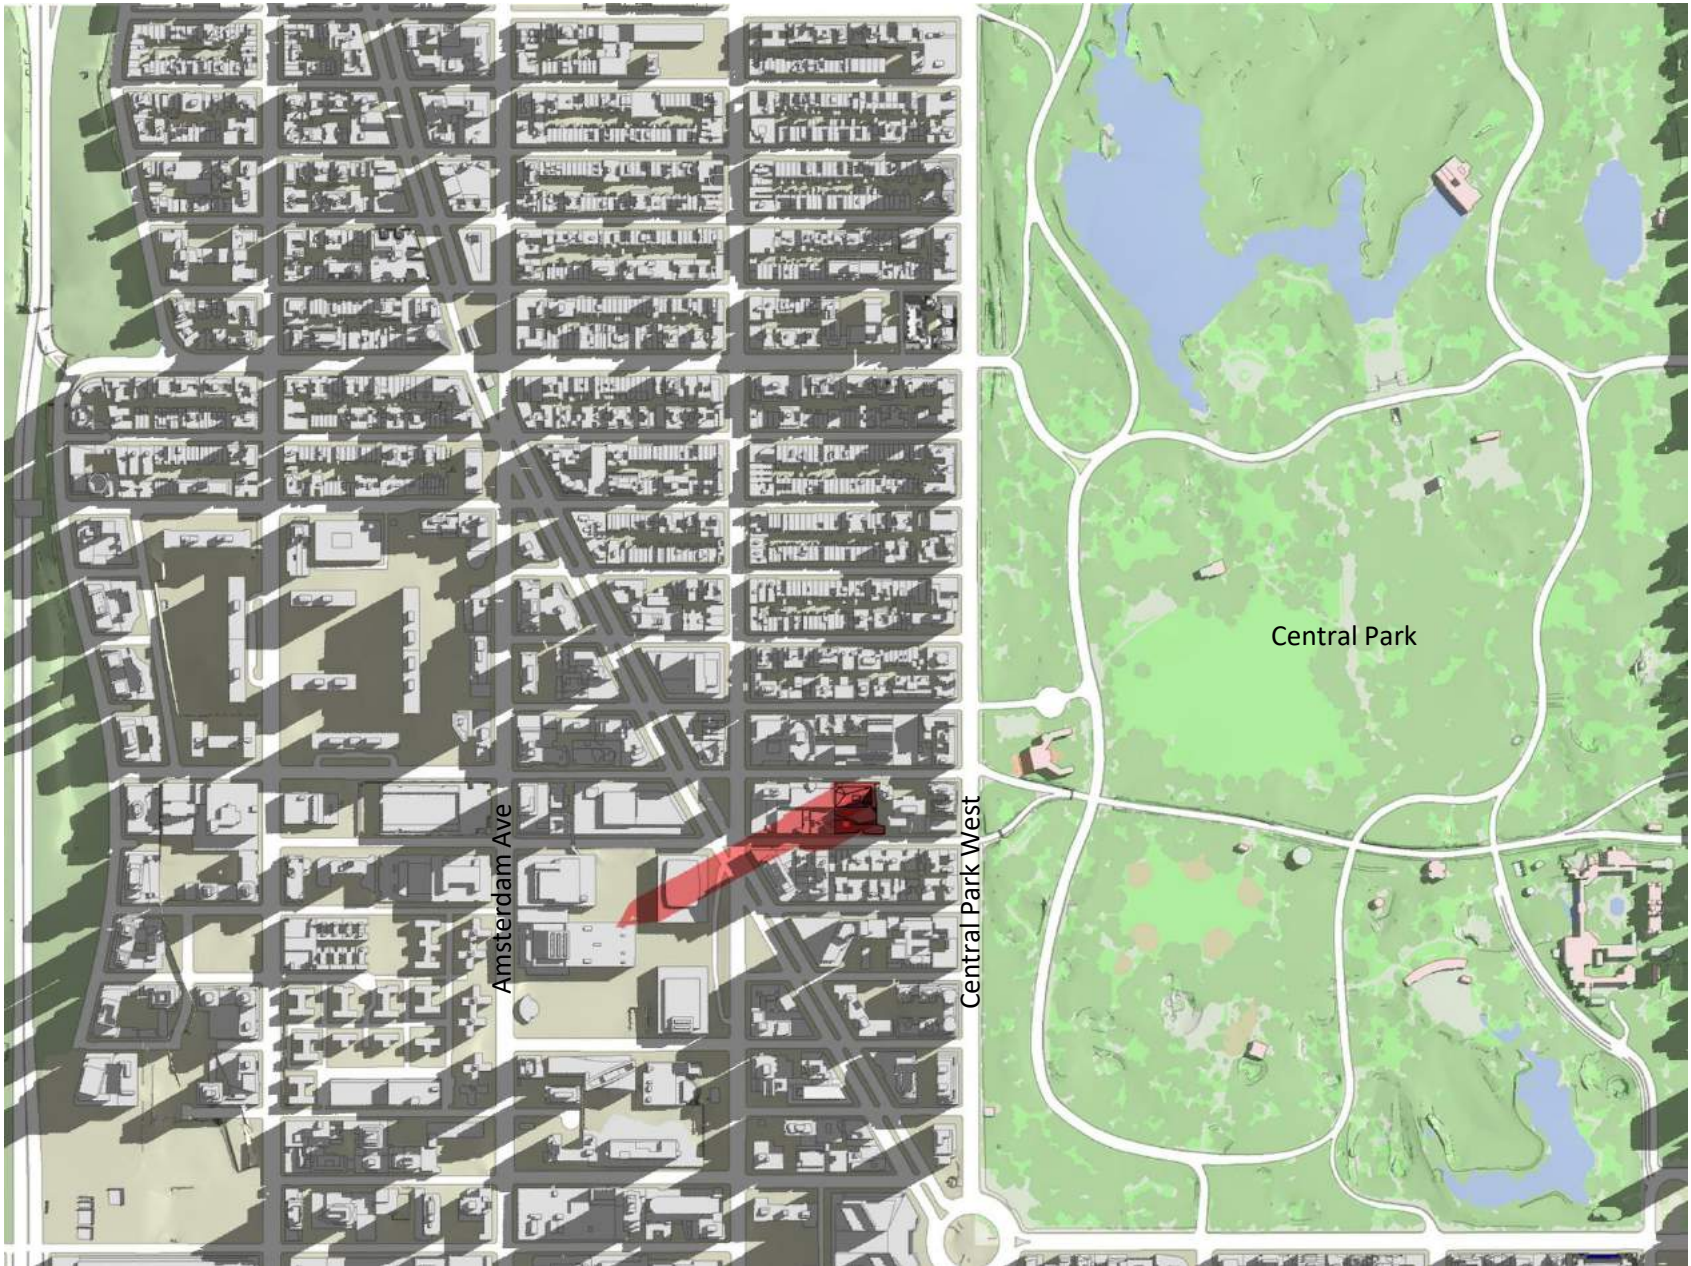

Red = shadow of 36 West 66th Street

Shadow Sweep – June 21 (8AM-7PM)

-  In sun
-  In shadow
-  West 66th St., already in shadow
-  West 66th St., shadow, new shadow impact

June 21 – 8AM Shadows

-  In sun
-  In shadow
-  West 66th St., already in shadow
-  West 66th St., shadow, new shadow impact

June 21 – 9AM Shadows

-  In sun
-  In shadow
-  West 66th St., already in shadow
-  West 66th St., shadow, new shadow impact

June 21 – 10AM Shadows

-  In sun
-  In shadow
-  West 66th St., already in shadow
-  West 66th St., shadow, new shadow impact